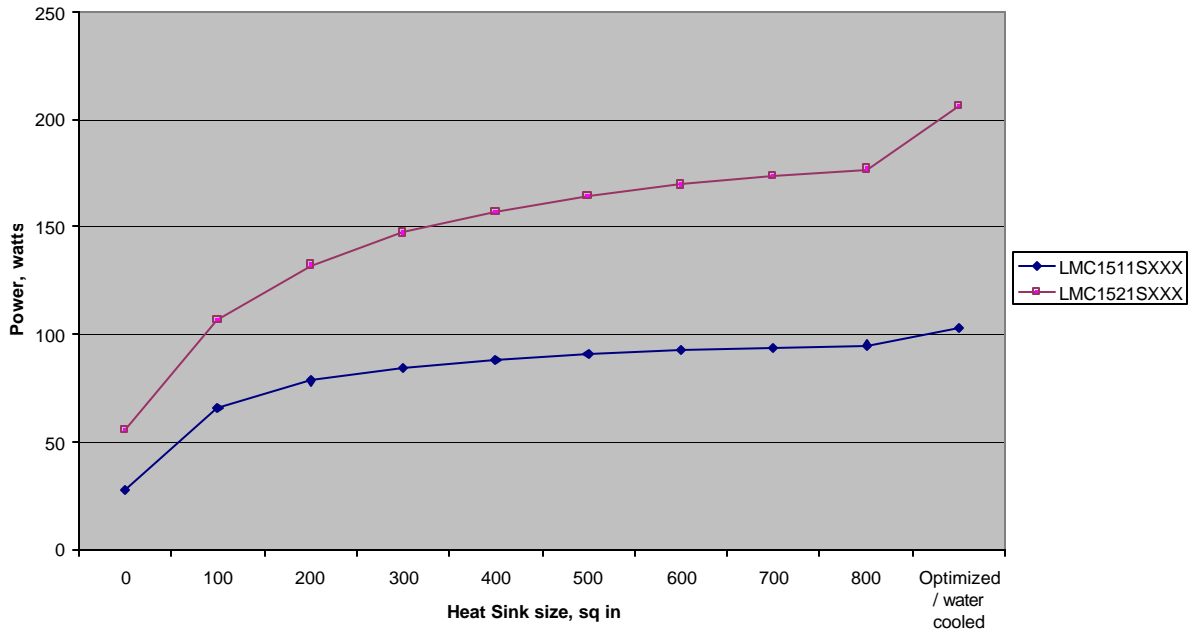

1500 Series LM Max Power vs Heat Sink Size
for a 100°C temperature rise
 (maximum operating temperature is 125°C)

1500 Series LM Max Power vs Heat Sink size
For a 100°C Temperature Rise
 (maximum operating temperature is 125°C)